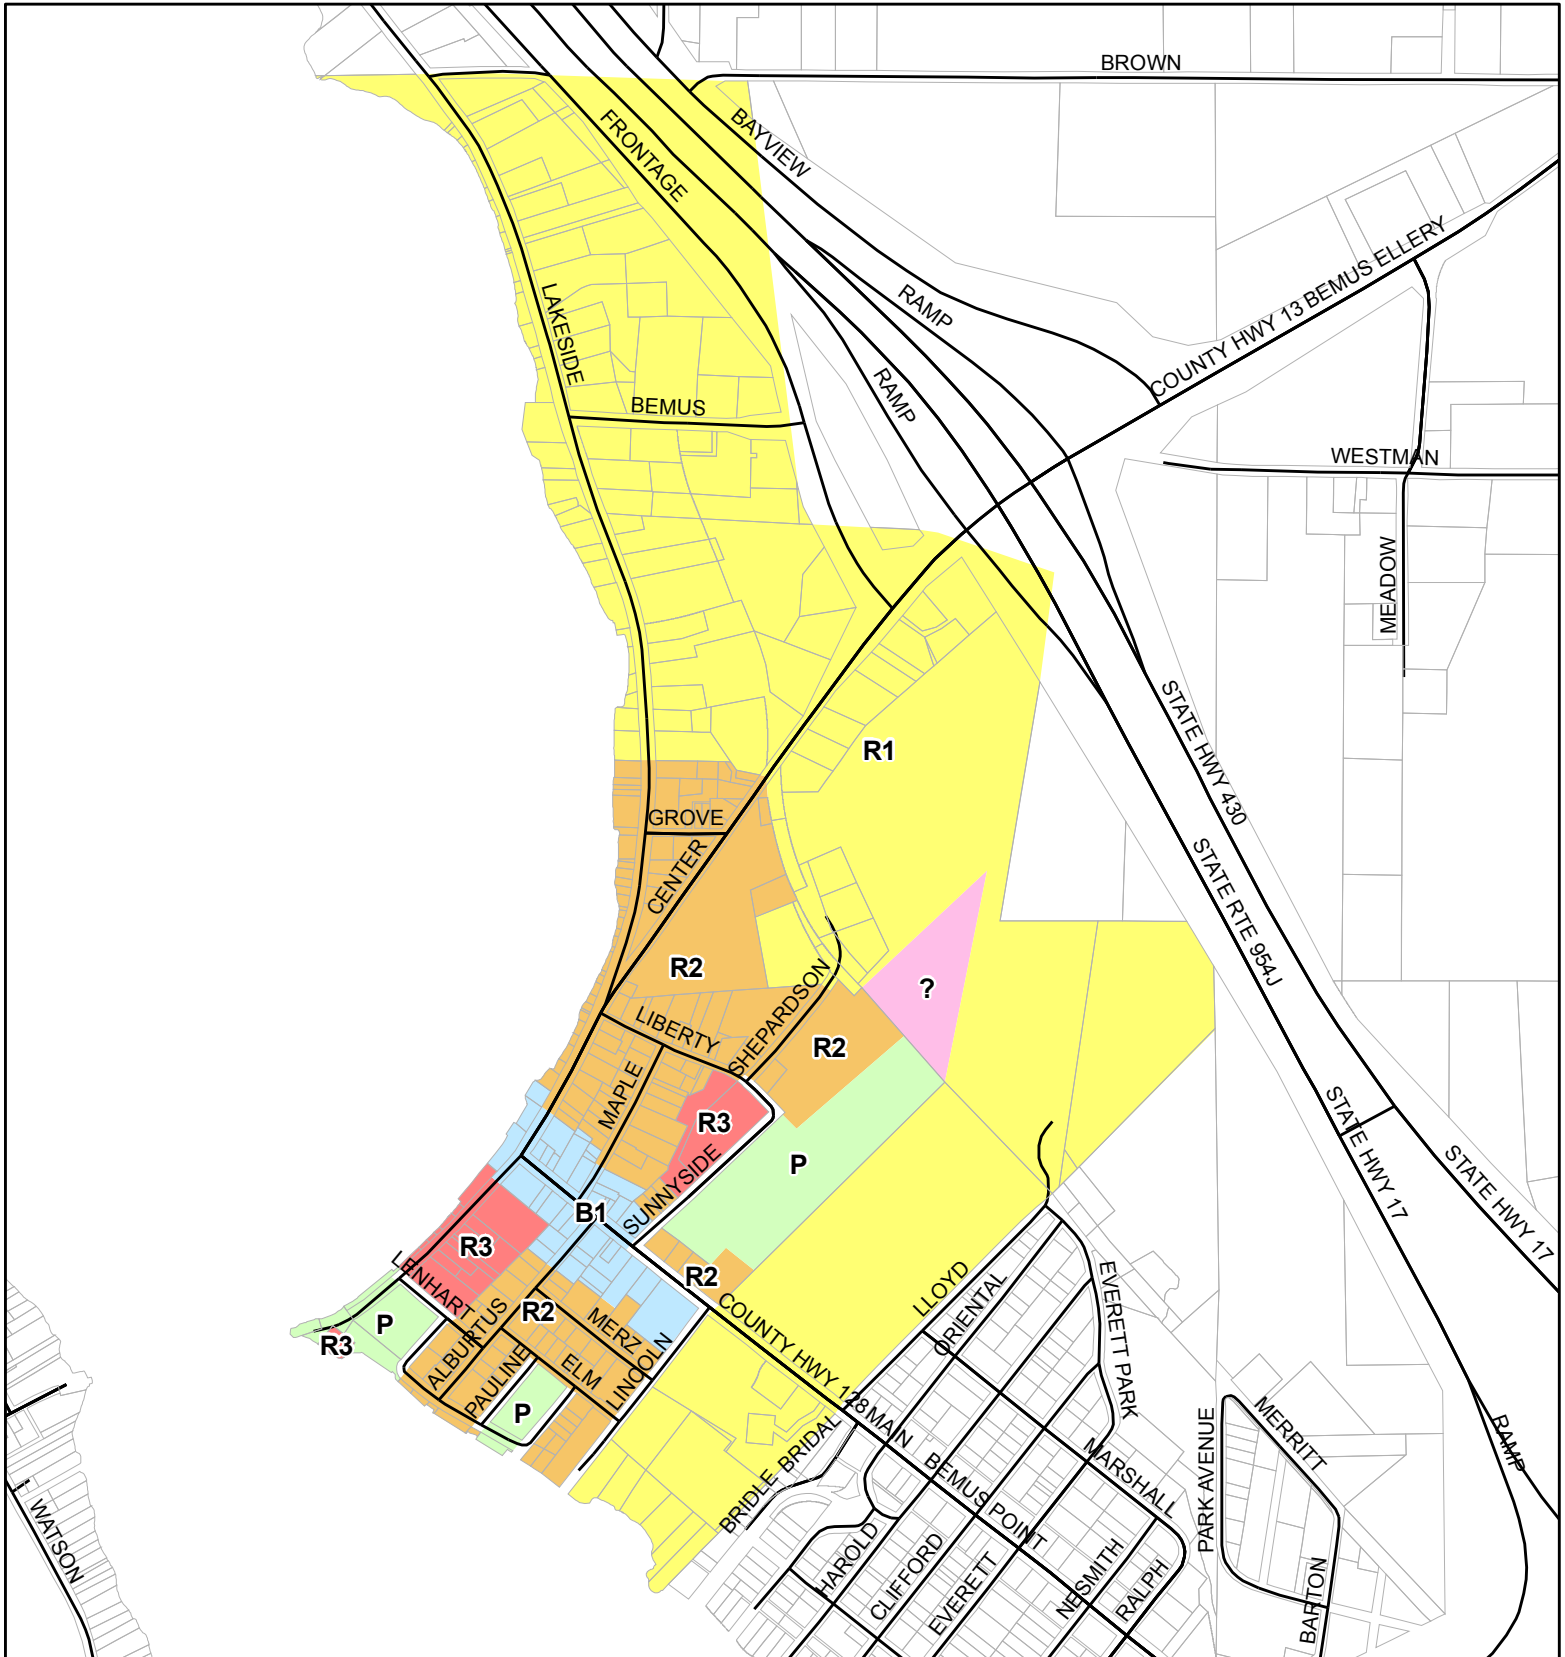

# Village of Bemus Point Zoning Map

## Zoning

?

B1-Retail Business

P-Parks/Recreation/Conservation

R1-Low Density Single Family

R2-Medium Density Single Family/Duplex

R3-Medium Density Town House/Apartments

0 500 1,000 2,000 Feet